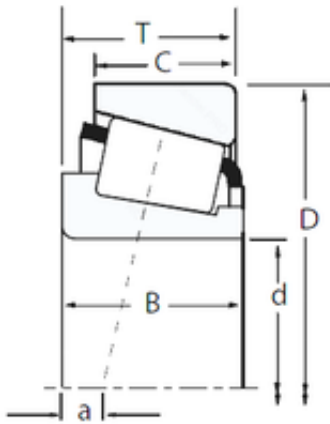

AMERICAN SKF BEARING MFG.CORP.

Timken Tapered Roller Bearings 30204 20x47x15.25mm Full Assemblies Wheel bearings 30204M-90KM1

Bearing No. 30204

Size	20x47x15.25 mm
Bore Diameter	20 mm
Outer Diameter	47 mm
Width	15,25 mm
d	20 mm
D	47 mm
T	15,25 mm
B	14 mm
C	12 mm
R	1 mm
r	1 mm
Weight	0,13 Kg
Dynamic load rating radial (C)	33,2 kN
Calculation factor (e)	0,35

30204 Bearing 2D drawings and 3D CAD models