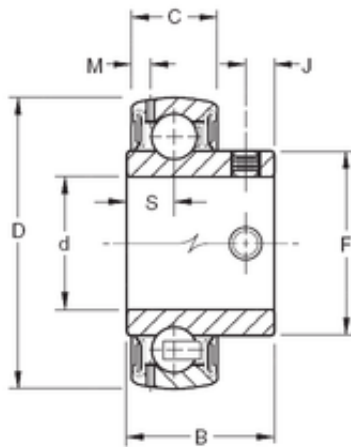

## 42,8625 mm x 85 mm x 42 mm Timken GYA111RRB Ball Insert Bearings

Bearing No. GYA111RRB

Size	42.8625x85x42 mm
Bore Diameter	42,8625 mm
Outer Diameter	85 mm
Width	42 mm
d	42,8625 mm
D	85 mm
B	42 mm
C	22 mm
F	57,9 mm
J	7,87 mm
M	4,54 mm
S	13,46 mm
Thread (G)	M8X1,25
Weight	0,54 Kg
Basic dynamic load rating (C)	36 kN

GYA111RRB Bearing 2D drawings and 3D CAD models